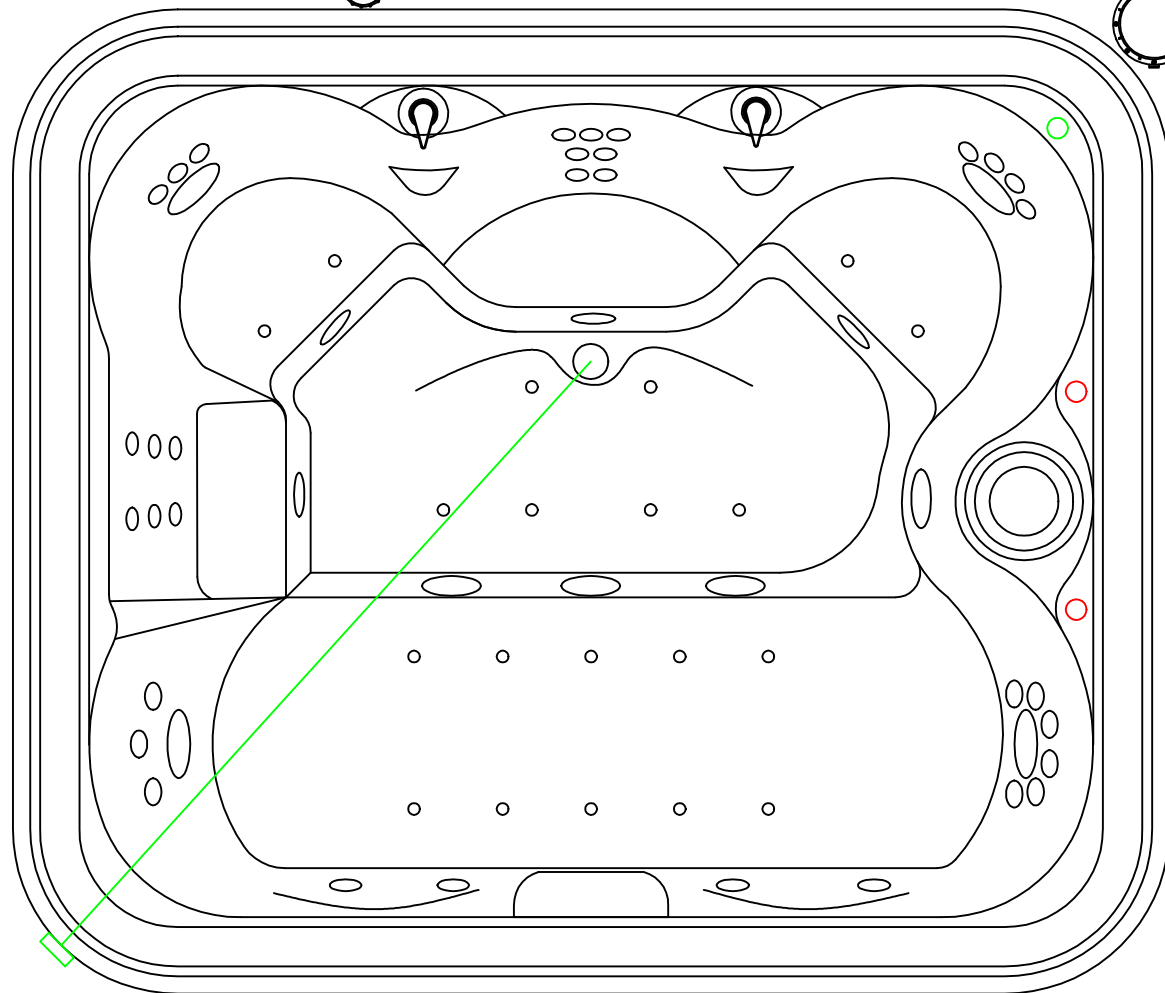

water pump
1100W

water pump
1100W

air pump
400W

heater
3000W

filter pump
250W

Spa AS-003