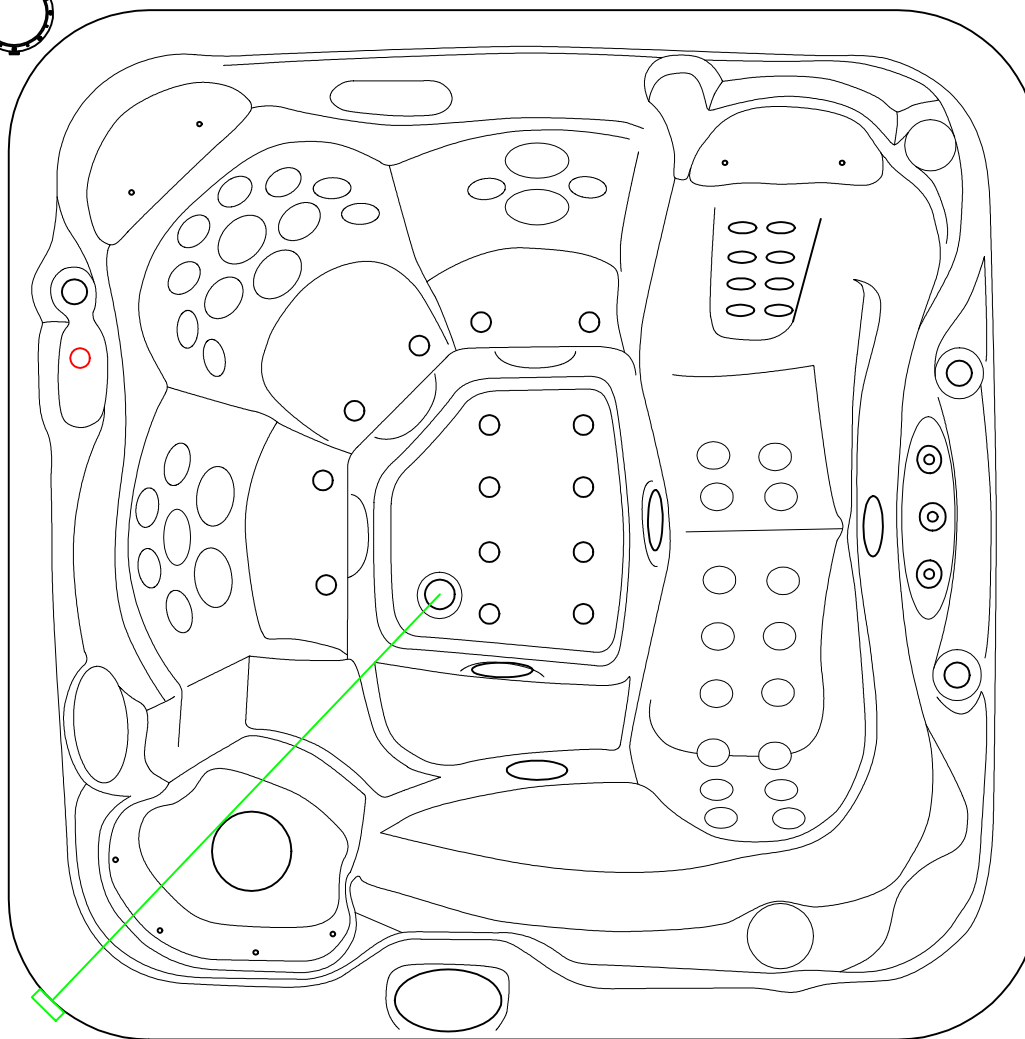

water pump  
1500W

air pump  
400W

filter pump  
250W

heater  
3000W

water pump  
1500W

Spa AT-014