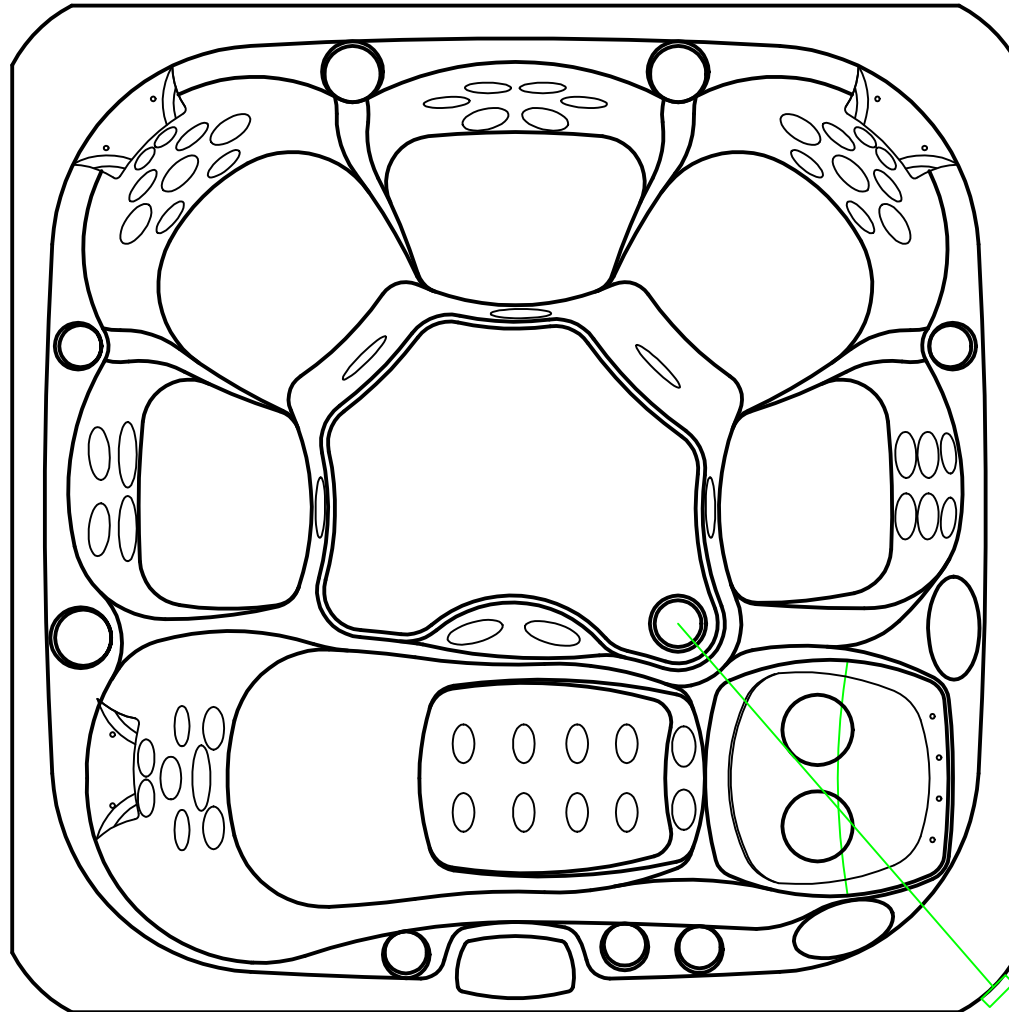

water pump
2200W

water pump
1500W

Spa AU-004